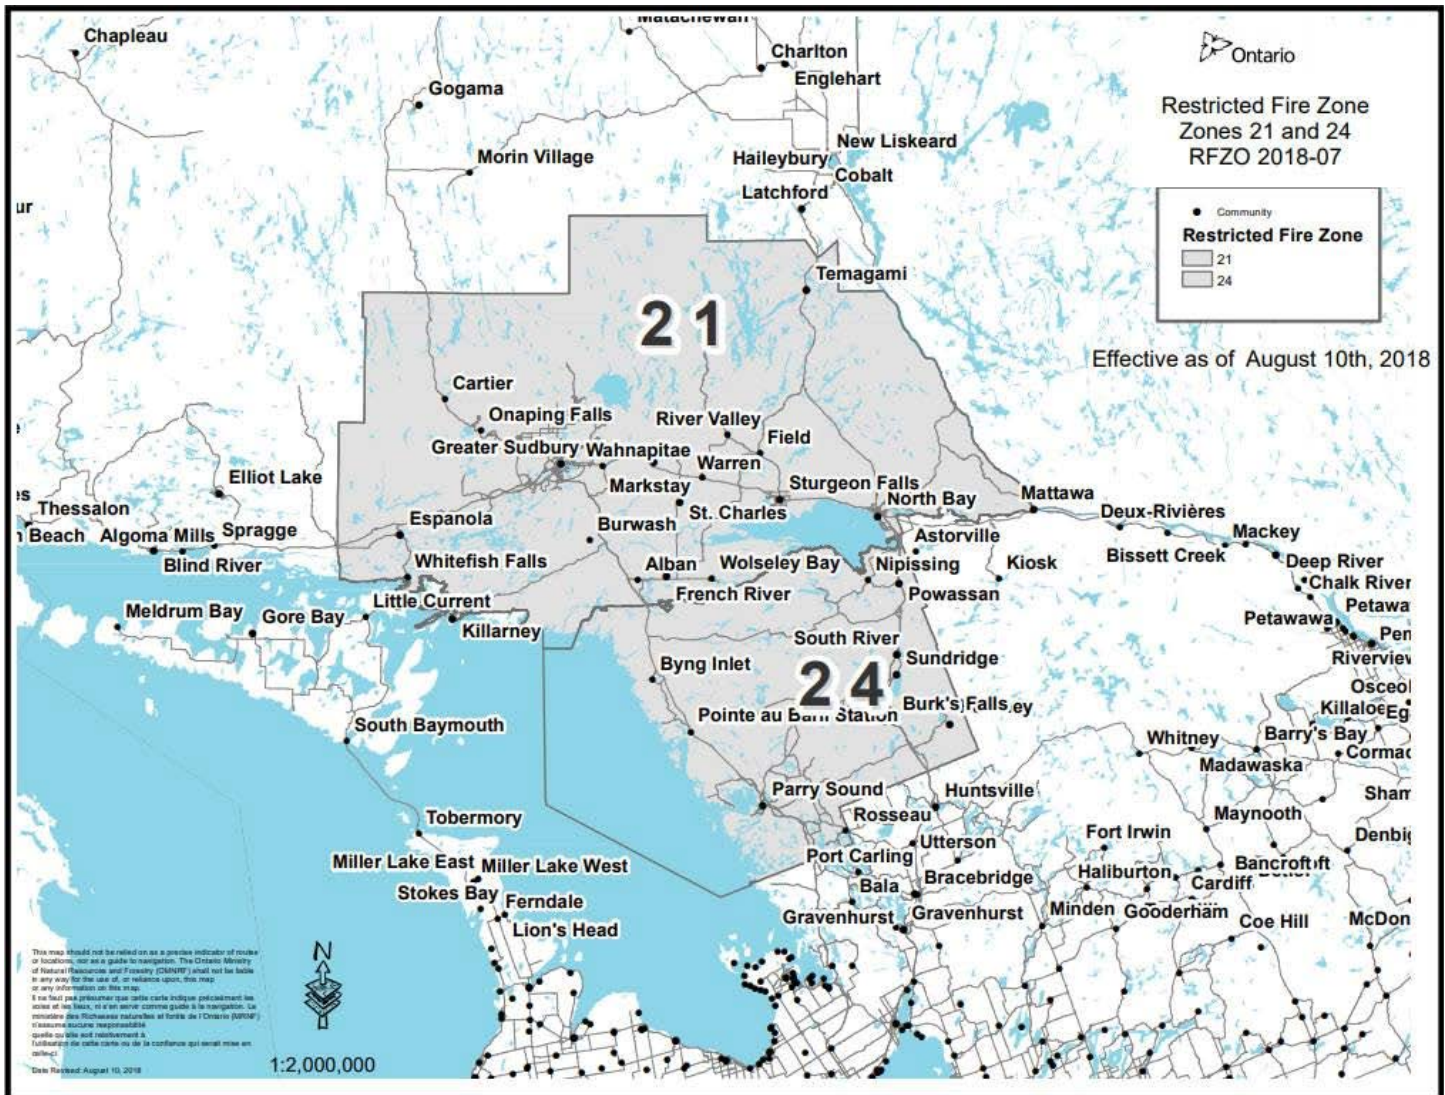

The following are designated as a Restrict Travel Zone under subsection 37(1) of the Forest Fires Prevention Act:

1. Fire Perimeter

There is no access permitted within the fire perimeter as shown on the Implementation map named "Implementation Order 2018-06-PAR09" unless authorized by travel permit issues by Parry Sound or Sudbury District MNRF.

Any person violating this order is subject to enforcement action. **This order is in effect as of 18:00hr EST on August 15, 2018 and will remain in place until such time the order is revoked.**

The Restricted Fire Zone Remains in Place.

A Restricted Fire Zone remains in effect for some areas north of Rosseau, northwest to Espanola and Cartier, over to the Quebec border including Temagami and Mattawa north of the Mattawa River. This includes Parry Sound, Burk's Falls, Powassan, North Bay and Greater Sudbury. Below is a visual representation of the areas affected by the current RFZ. This is also available using the interactive map Ontario.ca/forestfire.